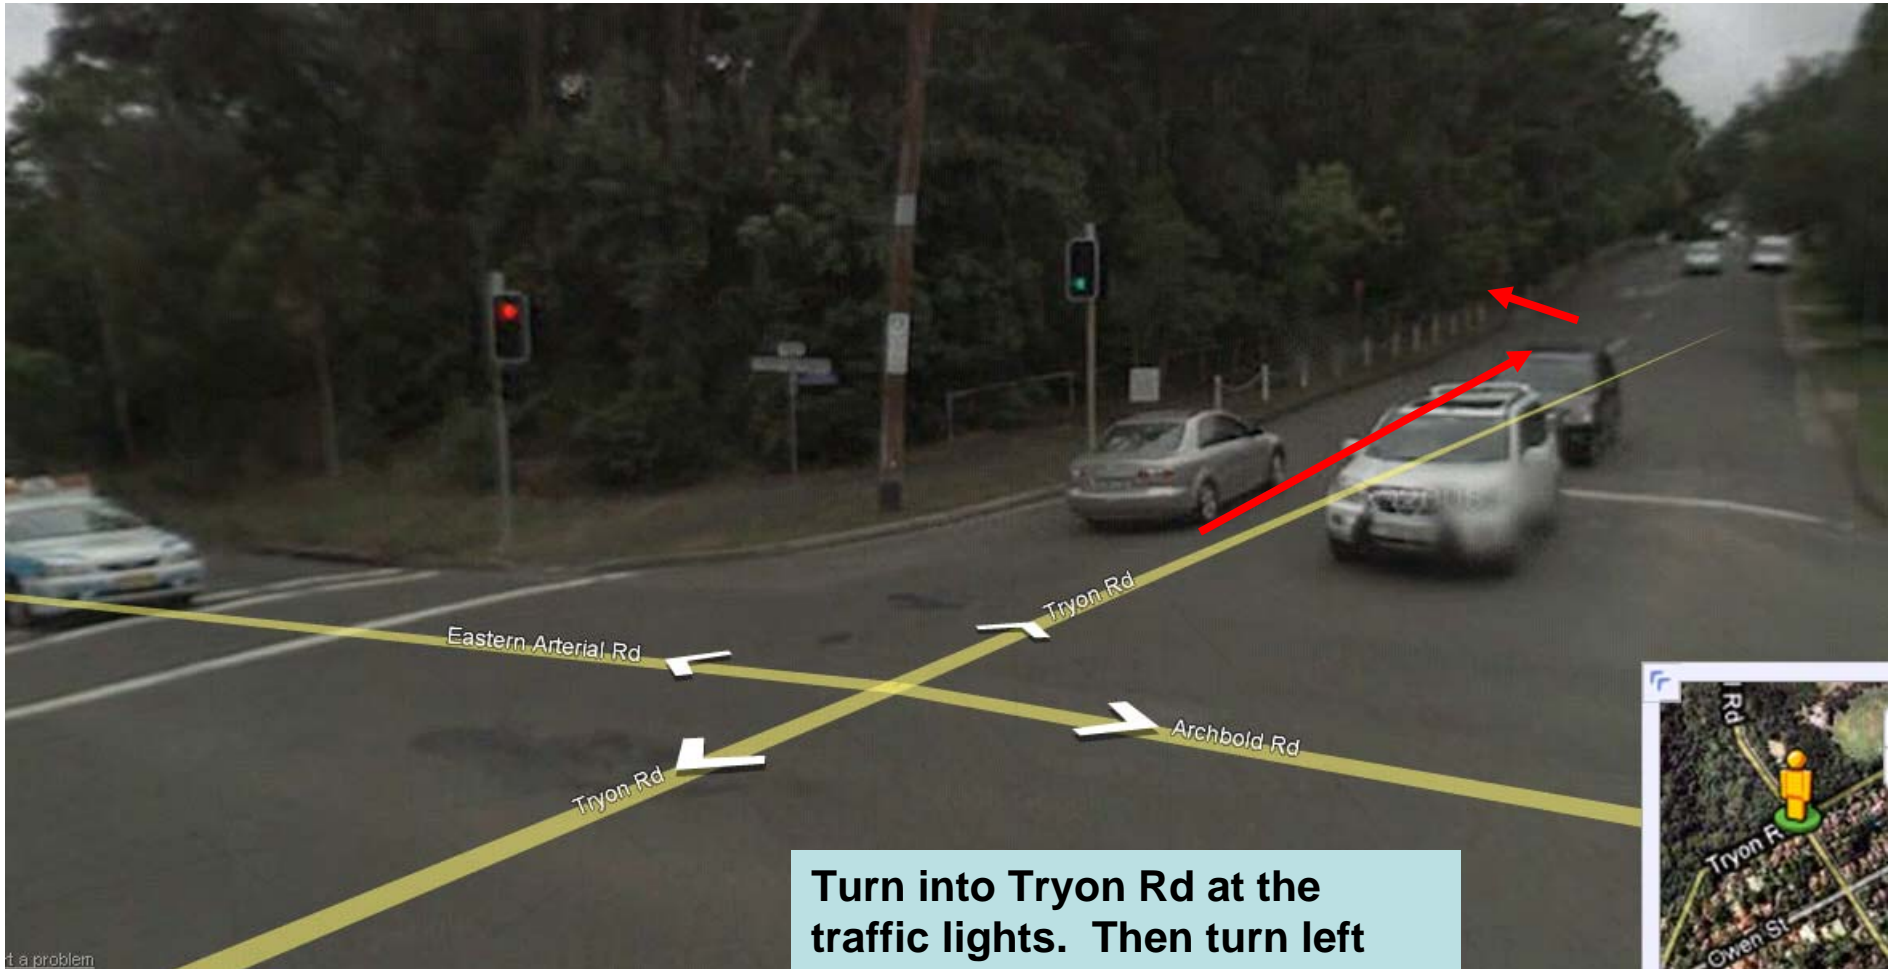

**Assemble in tennis courts
car park off Tryon Rd at
times noted on A1 form for
arrival & departure**

Assemble in tennis courts car park off Tryon Rd at time nominated on A1 form for arrival and departure

Turn off Archbold Rd to Tryon Rd

Turn into Tryon Rd at the traffic lights. Then turn left into the Tennis Courts parking area at first break in the white post & chain footpath barrier

Cliffs

Assemble in tennis courts car park off Tryon Rd at time nominated on A1 form for arrival and departure